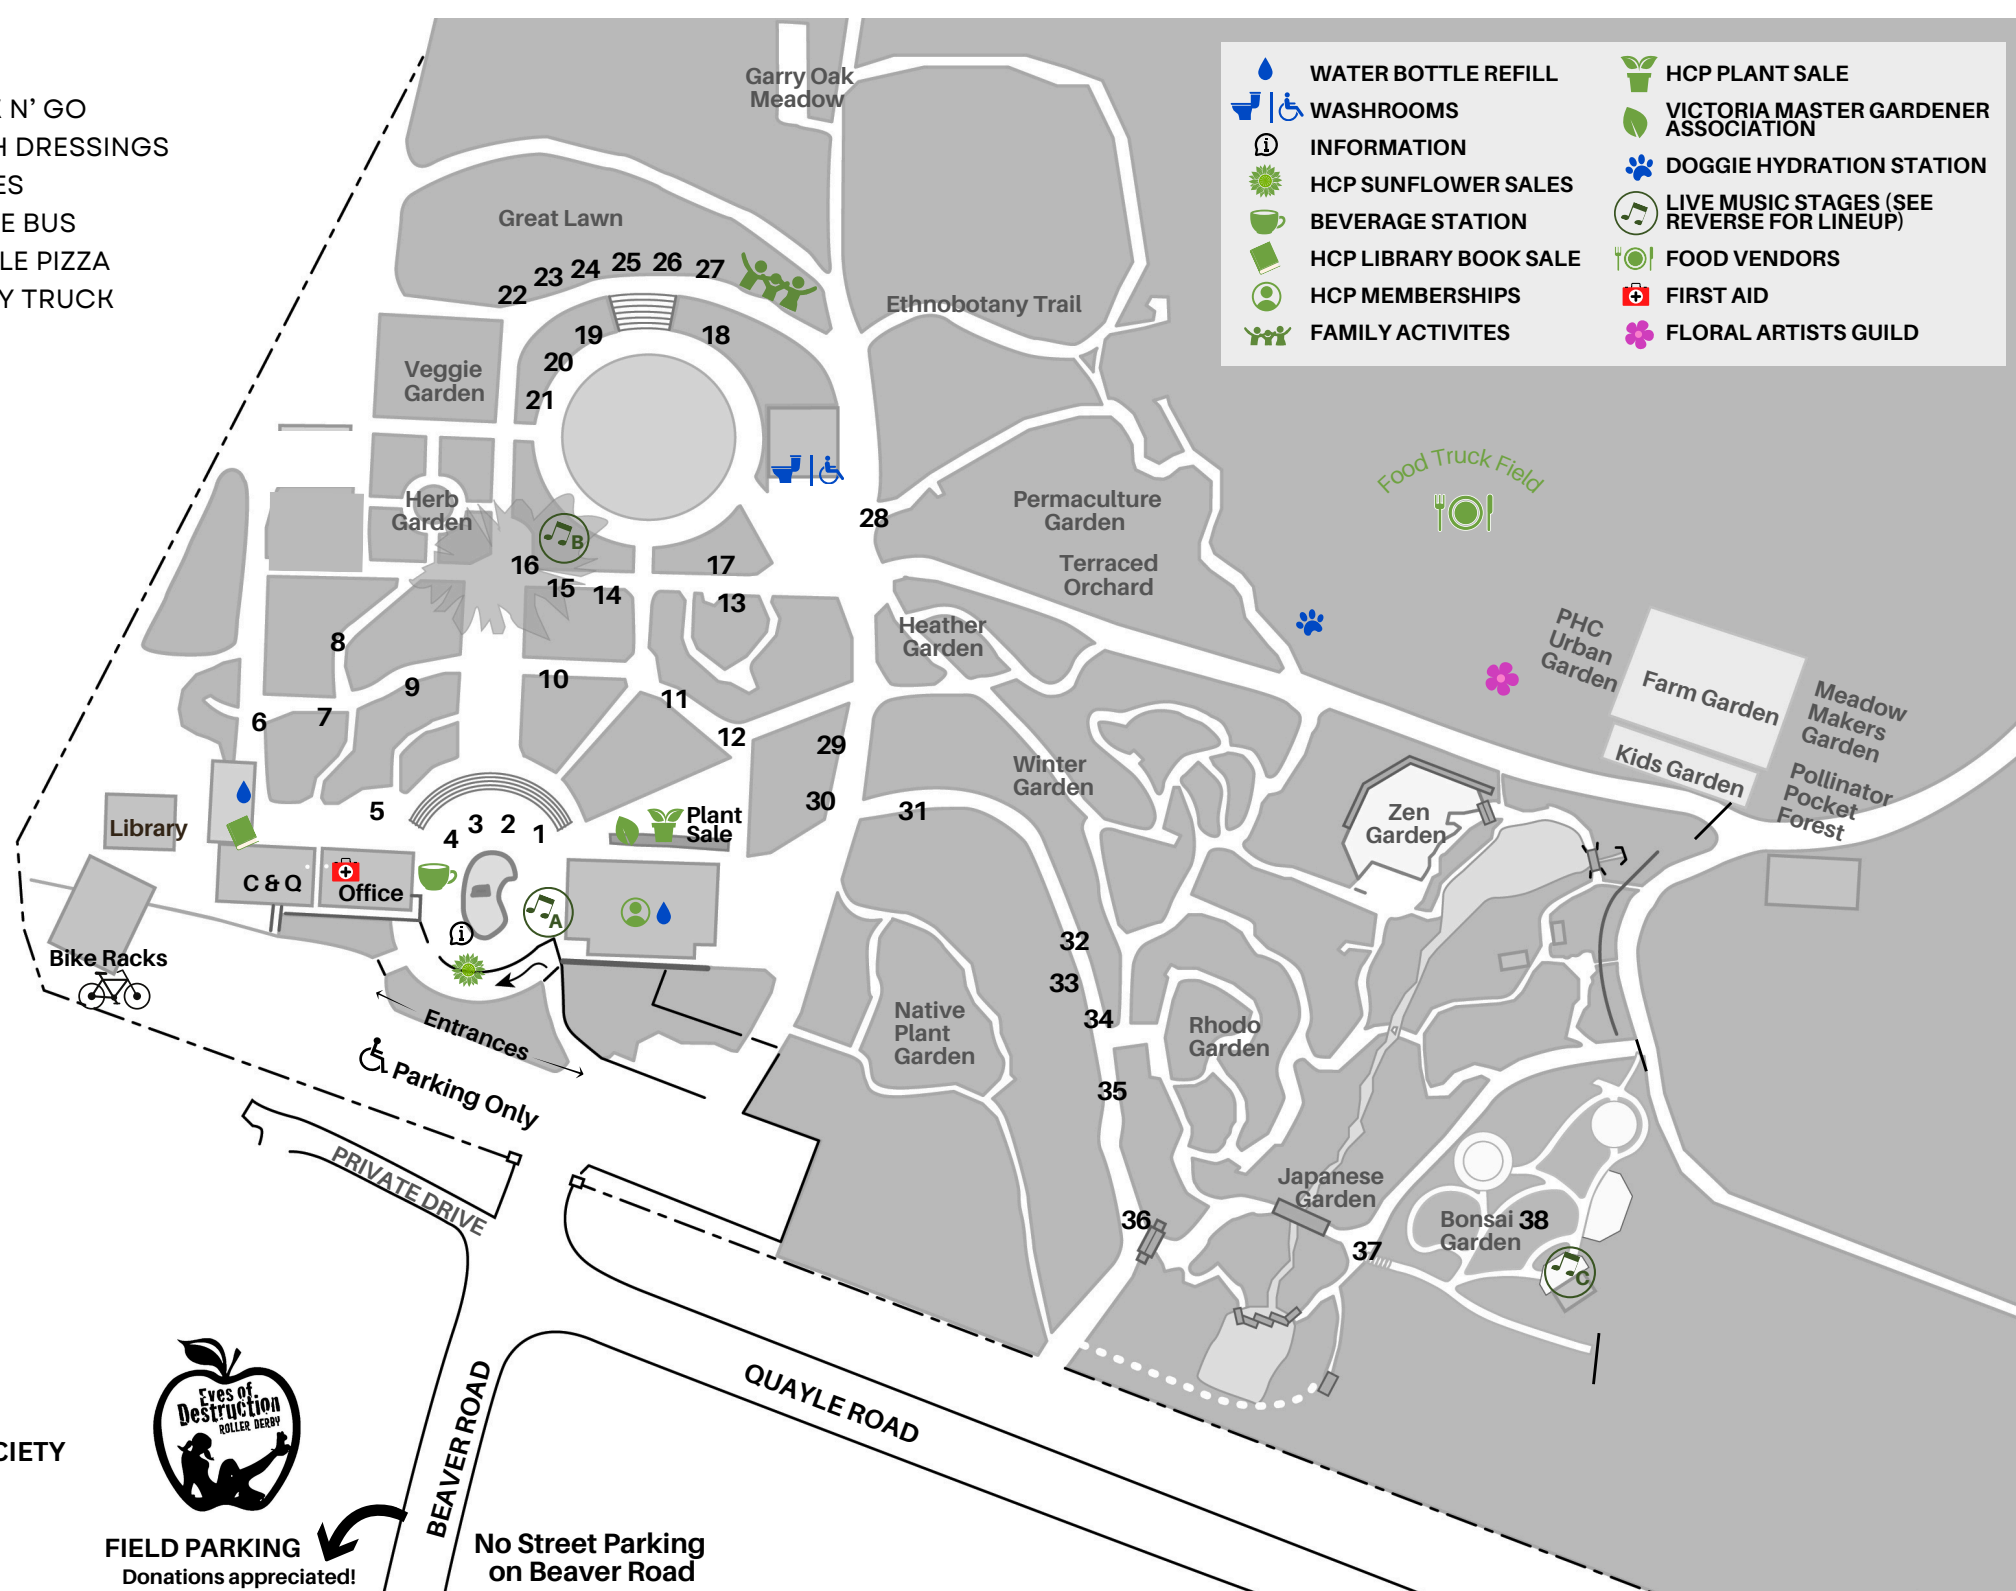

9:30am - 11:15am
Newberry Street
Acoustic pop

12:00pm - 1:45pm
My Back Pages
60's folk, folk rock

2:00pm - 3:45pm
Downtown Train
Folk, rock

 **Eucalyptus Stage**

Island Thyme Morris
Folk, dance

Murfaro Marimba
South African World Music

LIVE MUSIC | LOCAL VENDORS
FOOD TRUCKS

**AUGUST
10**

**505 QUAYLE RD
VICTORIA, BC**

**9AM
TO 4PM**

VENDORS

1. METALYNNGEMS
2. DANIEL CASEY POTTERY
3. VICTOR'S ART
4. COOPER DESIGN STUDIO
5. MAMA MAKES VICTORIA
6. DOMESTICA & APRONA
7. JOANNE THOMSON ART
8. SUSAN NELSON CREATIONS
9. PRESERVATION FLOWERS
10. EARTH TO EARTH CERAMICS
11. AMAZING SPACE STUDIO
12. THE HAT EMPORIUM
13. TRISKELION POTTERY
14. DEE ZEE CREATIONS
15. DALLAS SEGNO
16. THE BACKYARD BIRDHOUSE
17. BLUE SEED STUDIOS
18. AVIV'S HAPPY CRAFTS
19. BARB DEROUSIE ART
20. HANDCRAFTED BY HEATHER
21. BEWITCHING EDEN
22. CEDAR LANDING POTTERY
23. K-BO JEWELRY
24. CREATIVE WOOD DESIGNS & HOPPIN BOBBIN HANDMADE
25. SPARROW PRINT MAKING
26. BLACKFORD DESIGN
27. G BUDDY LEATHER
28. ART IN THE BARN
29. ALANNAH MACPHAIL ART
30. CAITLYN CHAPMAN STUDIOS
31. TRACY LEWIS ART
32. NATURAL DYE FIBER ARTISTS
33. DESIGNS BY TERRI
34. ISOLINE STUDIOS
35. SAANICH PENINSULA ARTS & CRAFTS SOCIETY
36. LORELAI TEXTILE
37. FIDDLESTICK POTTERY
38. VANCOUVER ISLAND BONSAI SOCIETY

FOOD

- GREEK N' GO
- DELISH DRESSINGS
- SOFTIES
- BUBBLE BUS
- BICYCLE PIZZA
- YUMMY TRUCK

FIELD PARKING
Donations appreciated!

No Street Parking on Beaver Road